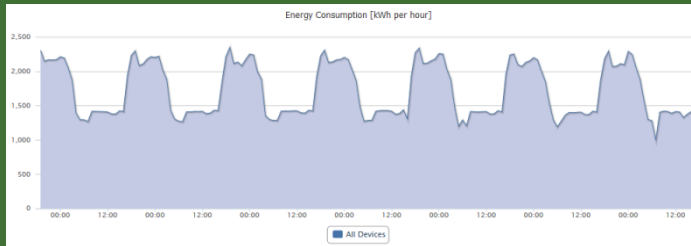

Reporting

- Energy Cost
- Energy Usage
- Energy Reduction
- Carbon Emissions
- Location Cost Center
- Energy Use Simulation
- ROI Modeling
- and more..

SOLUTION

Outcomes of a Proof Of Concept

Device Type	Count	Status
el.hvac	24	ON
el.meter	3	ON
el.usv	16	ON
monitor	5600	ON
pc.linux	1690	ON
pc.mac	35	ON
pc.windows	3940	ON
printer	644	ON
rack	4	OFF
storage	16	ON
switch	105	ON
voip.cisco	1050	ON
wlanap	112	ON

Device Information

ALL 13242 ON 10962 OFF 2023

STB 119 HIB 131

Date Range	Average	Max Day	Min Day
Date Range Last 7 Days	Average Daily	Max Day	Min Day
Week Day	41.20 MWh/d	41.39 MWh/d	40.94 MWh/d
<small>in Segment All Devices</small>			
Date Range Last 7 Days	Average Daily	Max Day	Min Day
Weekend Day	40.73 MWh/d	40.73 MWh/d	40.73 MWh/d
<small>in Segment All Devices</small>			