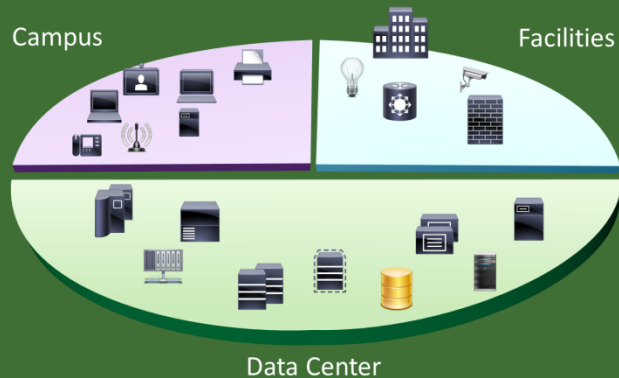

Green IT Team Meeting
BORN Green Technologies
Software for Green IT Measurement and Management

29 Oct 2014

Software for Green IT Measurement and Management

*Very few companies are using existing Software capabilities to limit Energy Waste.
Not many even know these exist*

*Most of the solutions in the market are complex, using agents or targetting a limited
scope of the installed infrastructure*

*Our Software Solutions gives our clients the ability to centrally Monitor, Analyse and
Manage the Energy usage of the connected corporate IT and facilities infrastructure*

Cisco Energy Manager

Cisco Energy Manager Dashboard

Cisco Energy Manager deliver :

- Monitor, Measure and Manage Energy Consumption thru the Enterprise
- Agent-less Energy Management with standard protocols
- Asset connectors leverage additional enterprise functionality and simplifies management
- Manage PC , Server, Printers, Monitors, iPhones, Wireless, Switches, Routers, Virtual machines and IP connected facilities equipment
- Interface to manage Energy consumption of new devices “Internet Of Things”
- On Premise version available. Cloud version available end 2014