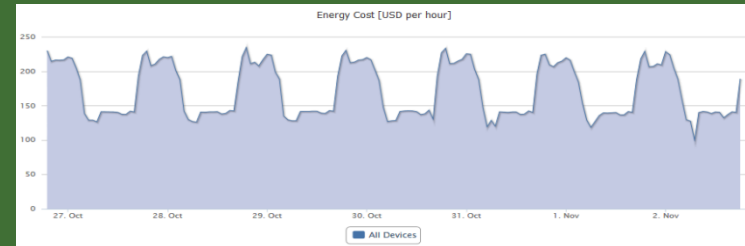

Reporting

- Energy Cost
- Energy Usage
- Energy Reduction
- Carbon Emissions
- Location Cost Center
- Energy Use Simulation
- ROI Modeling
- and more..

SOLUTION

Outcomes of a Proof Of Concept

Device Type	Count	Status
el.hvac	24	ON
el.meter	3	ON
el.usv	16	ON
monitor	5600	ON
pc.linux	1690	ON
pc.mac	35	ON
pc.windows	3940	ON
printer	644	ON
rack	4	OFF
storage	16	ON
switch	105	ON
voip.cisco	1050	ON
wlanap	112	ON

Device Information

ALL 13242 ON 10962 OFF 2023

STB 119 HIB 131

Date Range	Average	Max Day	Min Day
Date Range Last 7 Days	Average Daily	Max Day	Min Day
Week Day	41.20 MWh/d	41.39 MWh/d	40.94 MWh/d
<small>in Segment All Devices</small>			
Date Range Last 7 Days	Average Daily	Max Day	Min Day
Weekend Day	40.73 MWh/d	40.73 MWh/d	40.73 MWh/d
<small>in Segment All Devices</small>			