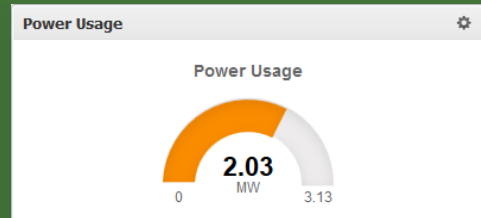

Reporting

- Energy Cost
- Energy Usage
- Energy Reduction
- Carbon Emissions
- Location Cost Center
- Energy Use Simulation
- ROI Modeling
- and more..

SOLUTION

Outcomes of a Proof Of Concept

Device Type	Count	Status
el.hvac	24	ON
el.meter	3	ON
el.usv	16	ON
monitor	5600	ON
pc.linux	1690	ON
pc.mac	35	ON
pc.windows	3940	ON
printer	644	ON
rack	4	OFF
storage	16	ON
switch	105	ON
voip.cisco	1050	ON
wlanap	112	ON

Device Information

ALL 13242 ON 10962 OFF 2023

STB 119 HIB 131

Date Range	Average	Max Day	Min Day
Date Range Last 7 Days	Average Daily	Max Day	Min Day
Week Day	41.20 MWh/d	41.39 MWh/d	40.94 MWh/d
<small>in Segment All Devices</small>			
Date Range Last 7 Days	Average Daily	Max Day	Min Day
Weekend Day	40.73 MWh/d	40.73 MWh/d	40.73 MWh/d
<small>in Segment All Devices</small>			