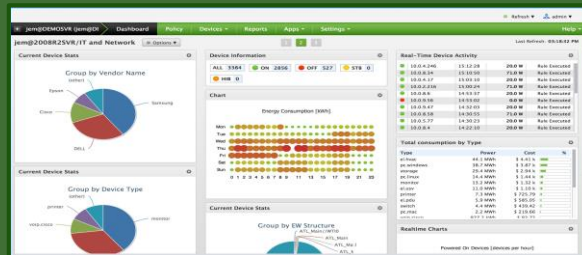

Green IT Team Meeting
BORN Green Technologies
Software for Green IT Measurement and Management

29 Oct 2014

Software for Green IT Measurement and Management

*Very few companies are using existing Software capabilities to limit Energy Waste.
Not many even know these exist*

*Most of the solutions in the market are complex, using agents or targetting a limited
scope of the installed infrastructure*

*Our Software Solutions gives our clients the ability to centrally Monitor, Analyse and
Manage the Energy usage of the connected corporate IT and facilities infrastructure*

Cisco Energy Manager

Cisco Energy Manager Dashboard

Cisco Energy Manager deliver :

- Monitor, Measure and Manage Energy Consumption thru the Enterprise
- Agent-less Energy Management with standard protocols
- Asset connectors leverage additional enterprise functionality and simplifies management
- Manage PC , Server, Printers, Monitors, iPhones, Wireless, Switches, Routers, Virtual machines and IP connected facilities equipment
- Interface to manage Energy consumption of new devices “Internet Of Things”
- On Premise version available. Cloud version available end 2014